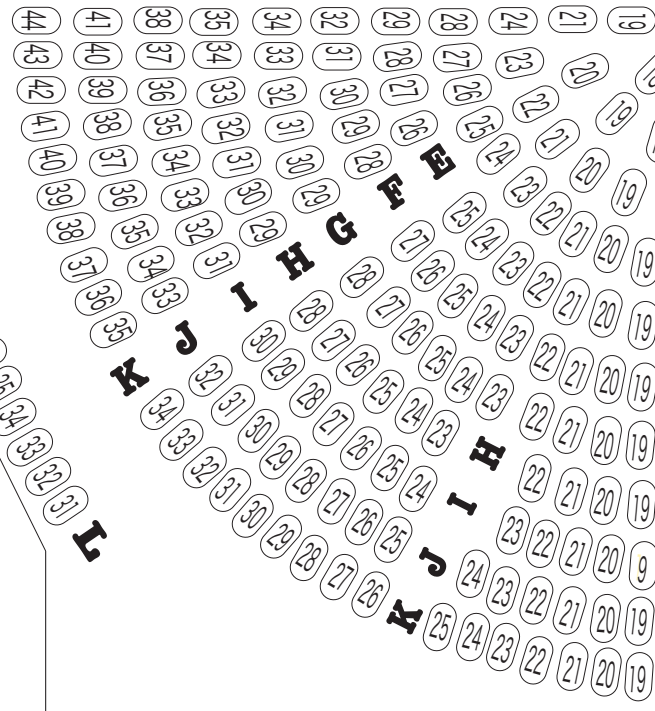

# NOH THEATER SEATING PLAN

Bridge

Stage

Entrance