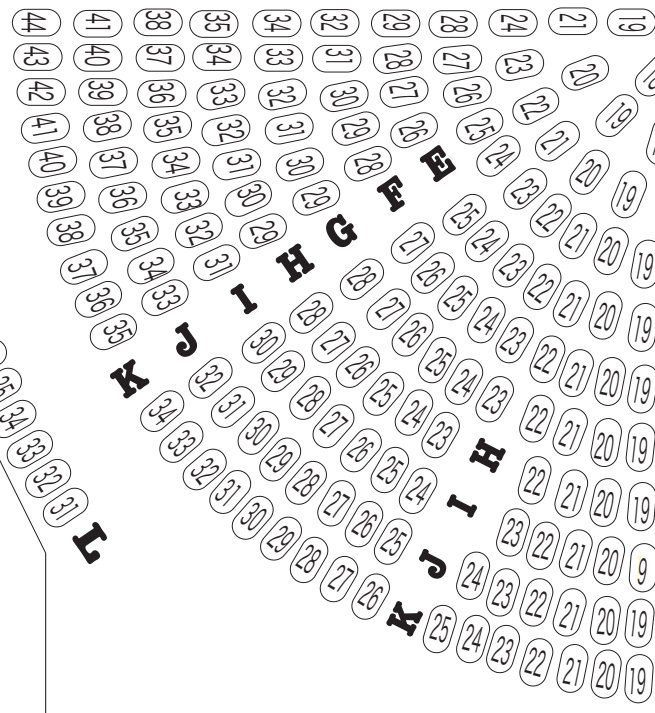

The Noh Theater Seating Plan

Bridgeway

Stage

Entrance